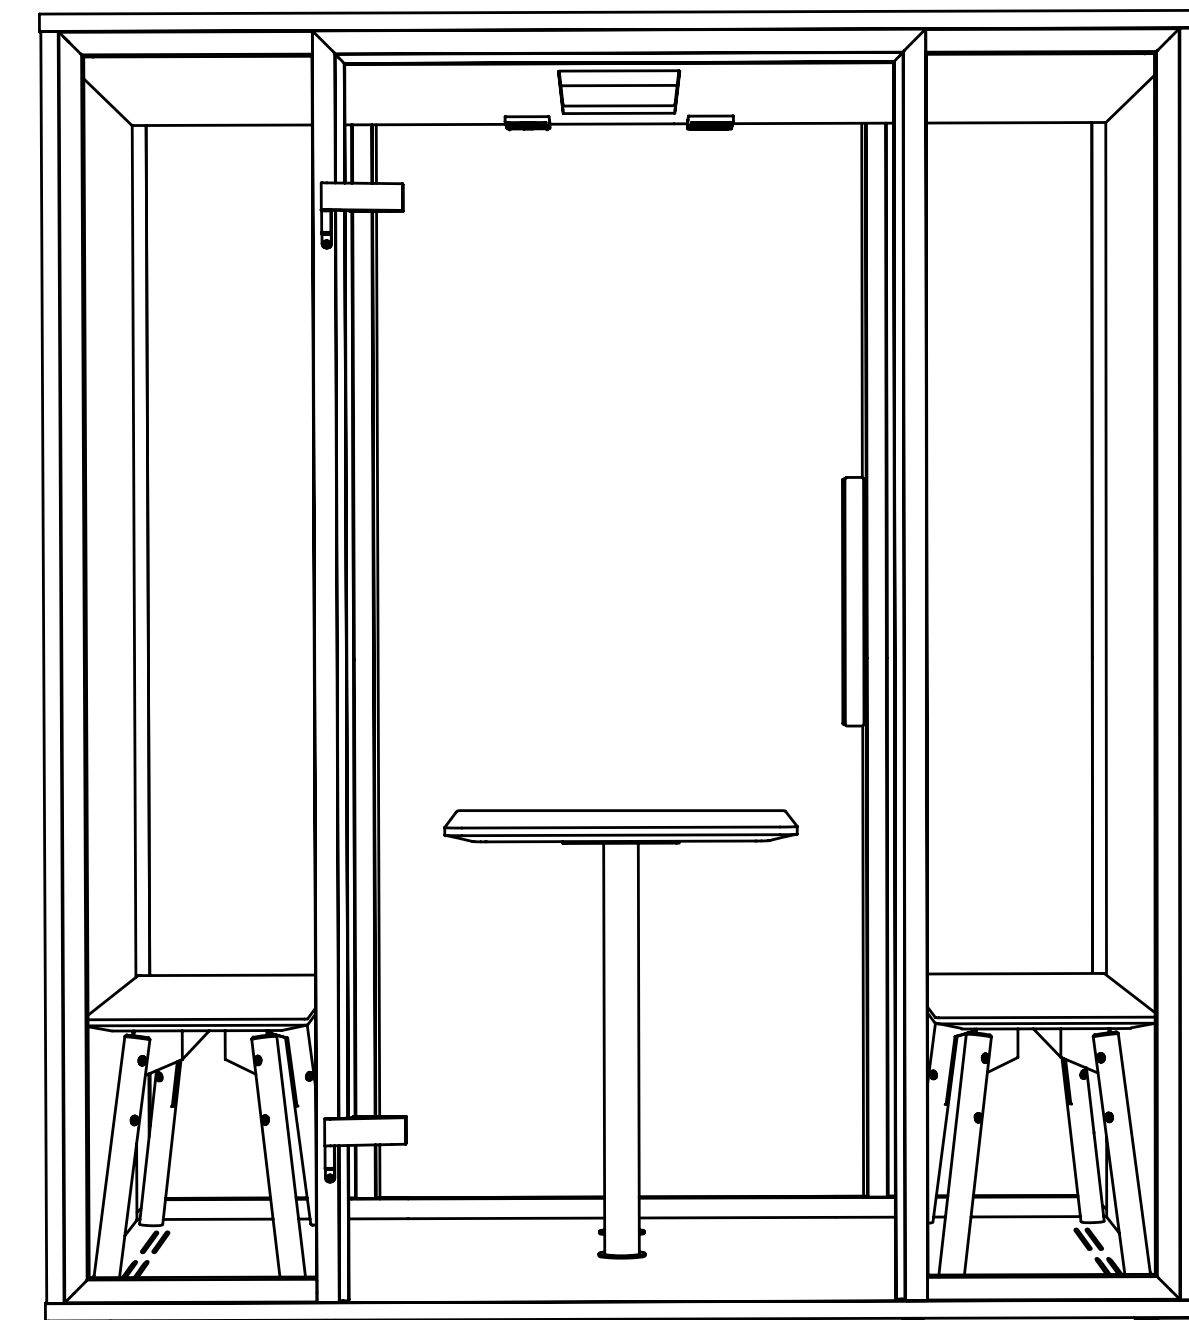

SOLO accessories

So everything fits perfectly

Stool SOLO

with footrest

Material

oak wood +
powder-coated steel

Dimensions

height x width x depth:
75 cm x 36 cm x 36 cm

6 * 230V electrical socket
Power for your devices

Large desk
Enough space for up to 4 people

Levelling feet
Stands firmly even on uneven floors

Silent ventilation
Fresh air for clear thoughts

Glass door + glass rear wall
Soundproof and stable

Sound insulating double walls
Noise stays out, calls remain confidential

Screen mount (optional)
Brings your meeting to the next Level

mute-labs QUATTRO

Specs

Dimensions

	Exterior	Interior	Table
Height	217 cm	202 cm	74 - 121 cm
Width	185 cm	170 cm	60 cm
Depth	130 cm	123 cm	84 cm