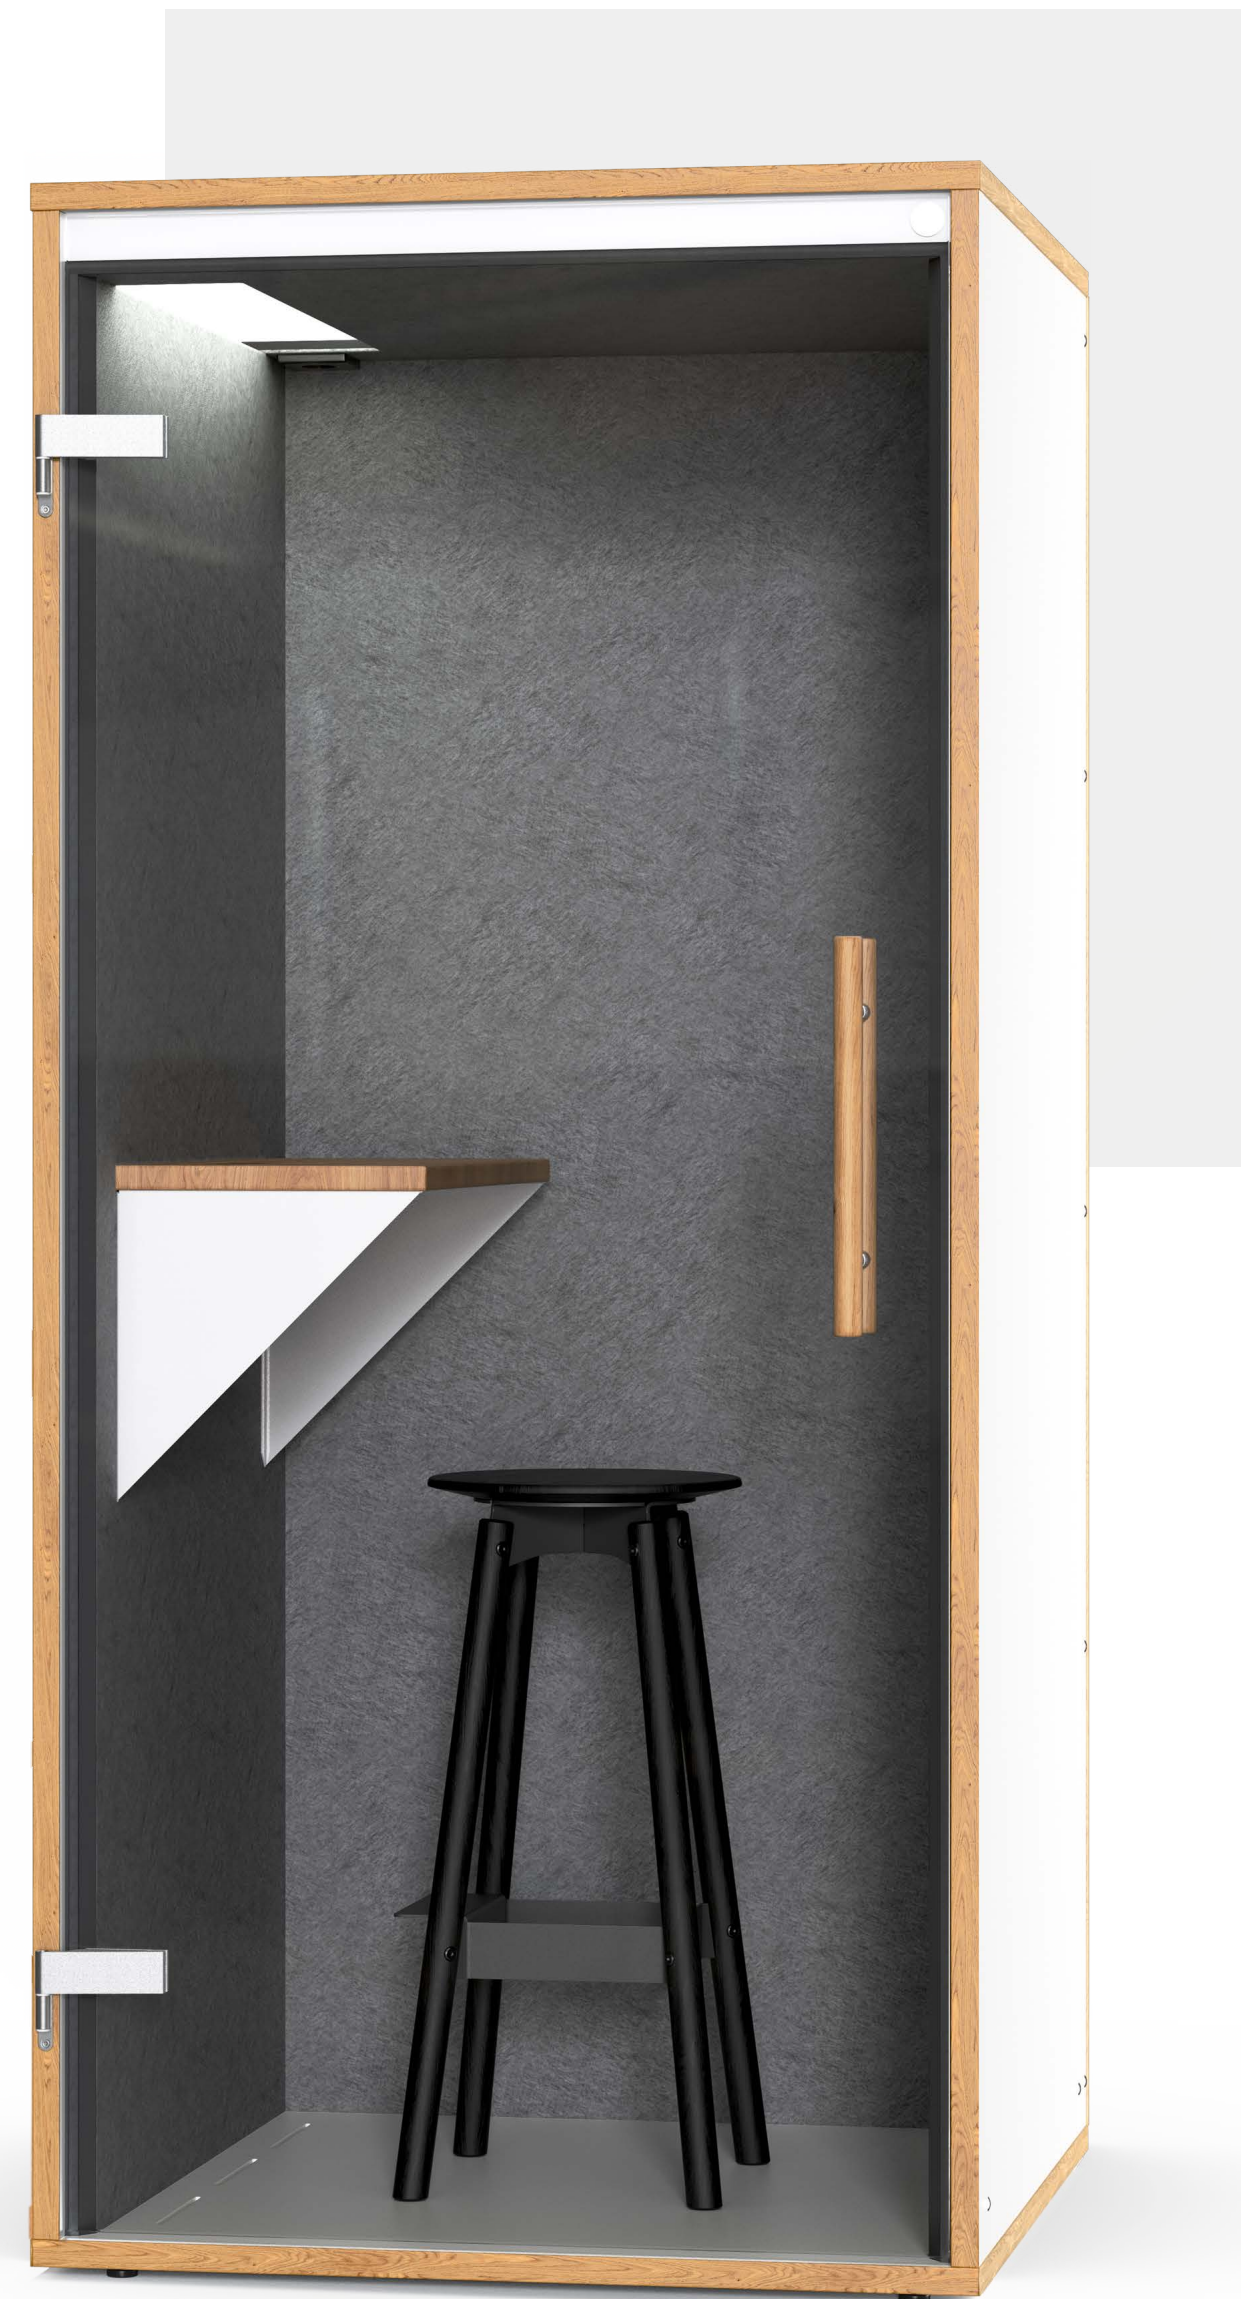

mute_labs

mute-labs **SOLO**

Your phone booth
for 1 person

Our phone booth SOLO

The key facts

LED-lighting
Optimised for video calls

230V electrical socket + 2 * USB
Power for your devices

Extra wide desk
Laptop, notebook, coffee? We know!

Levelling feet
Stands firmly even on uneven floors

Silent ventilation
Fresh air for clear thoughts

Glass door
Soundproof and stable

Sound insulating double walls
Noise stays out, calls remain confidential

mute-labs SOLO

Specs

Made in Germany

Simple setup

Money back guarantee

Dimensions

	Exterior	Interior	Table
Height	217 cm	202 cm	110 cm
Width	100 cm	90 cm	70 cm
Depth	100 cm	93 cm	33 cm

Capacity:	1 person
Weight:	212 kg
Power outlet:	1 * 230V
USB ports:	2
Power cord:	3 m
Lighting:	LED light (3.800 K)
Ventilation:	100 m ³ /h

SOLO accessories

So everything fits perfectly

Stool SOLO

with footrest

Material

oak wood +
powder-coated steel

Dimensions

height x width x depth:
75 cm x 36 cm x 36 cm