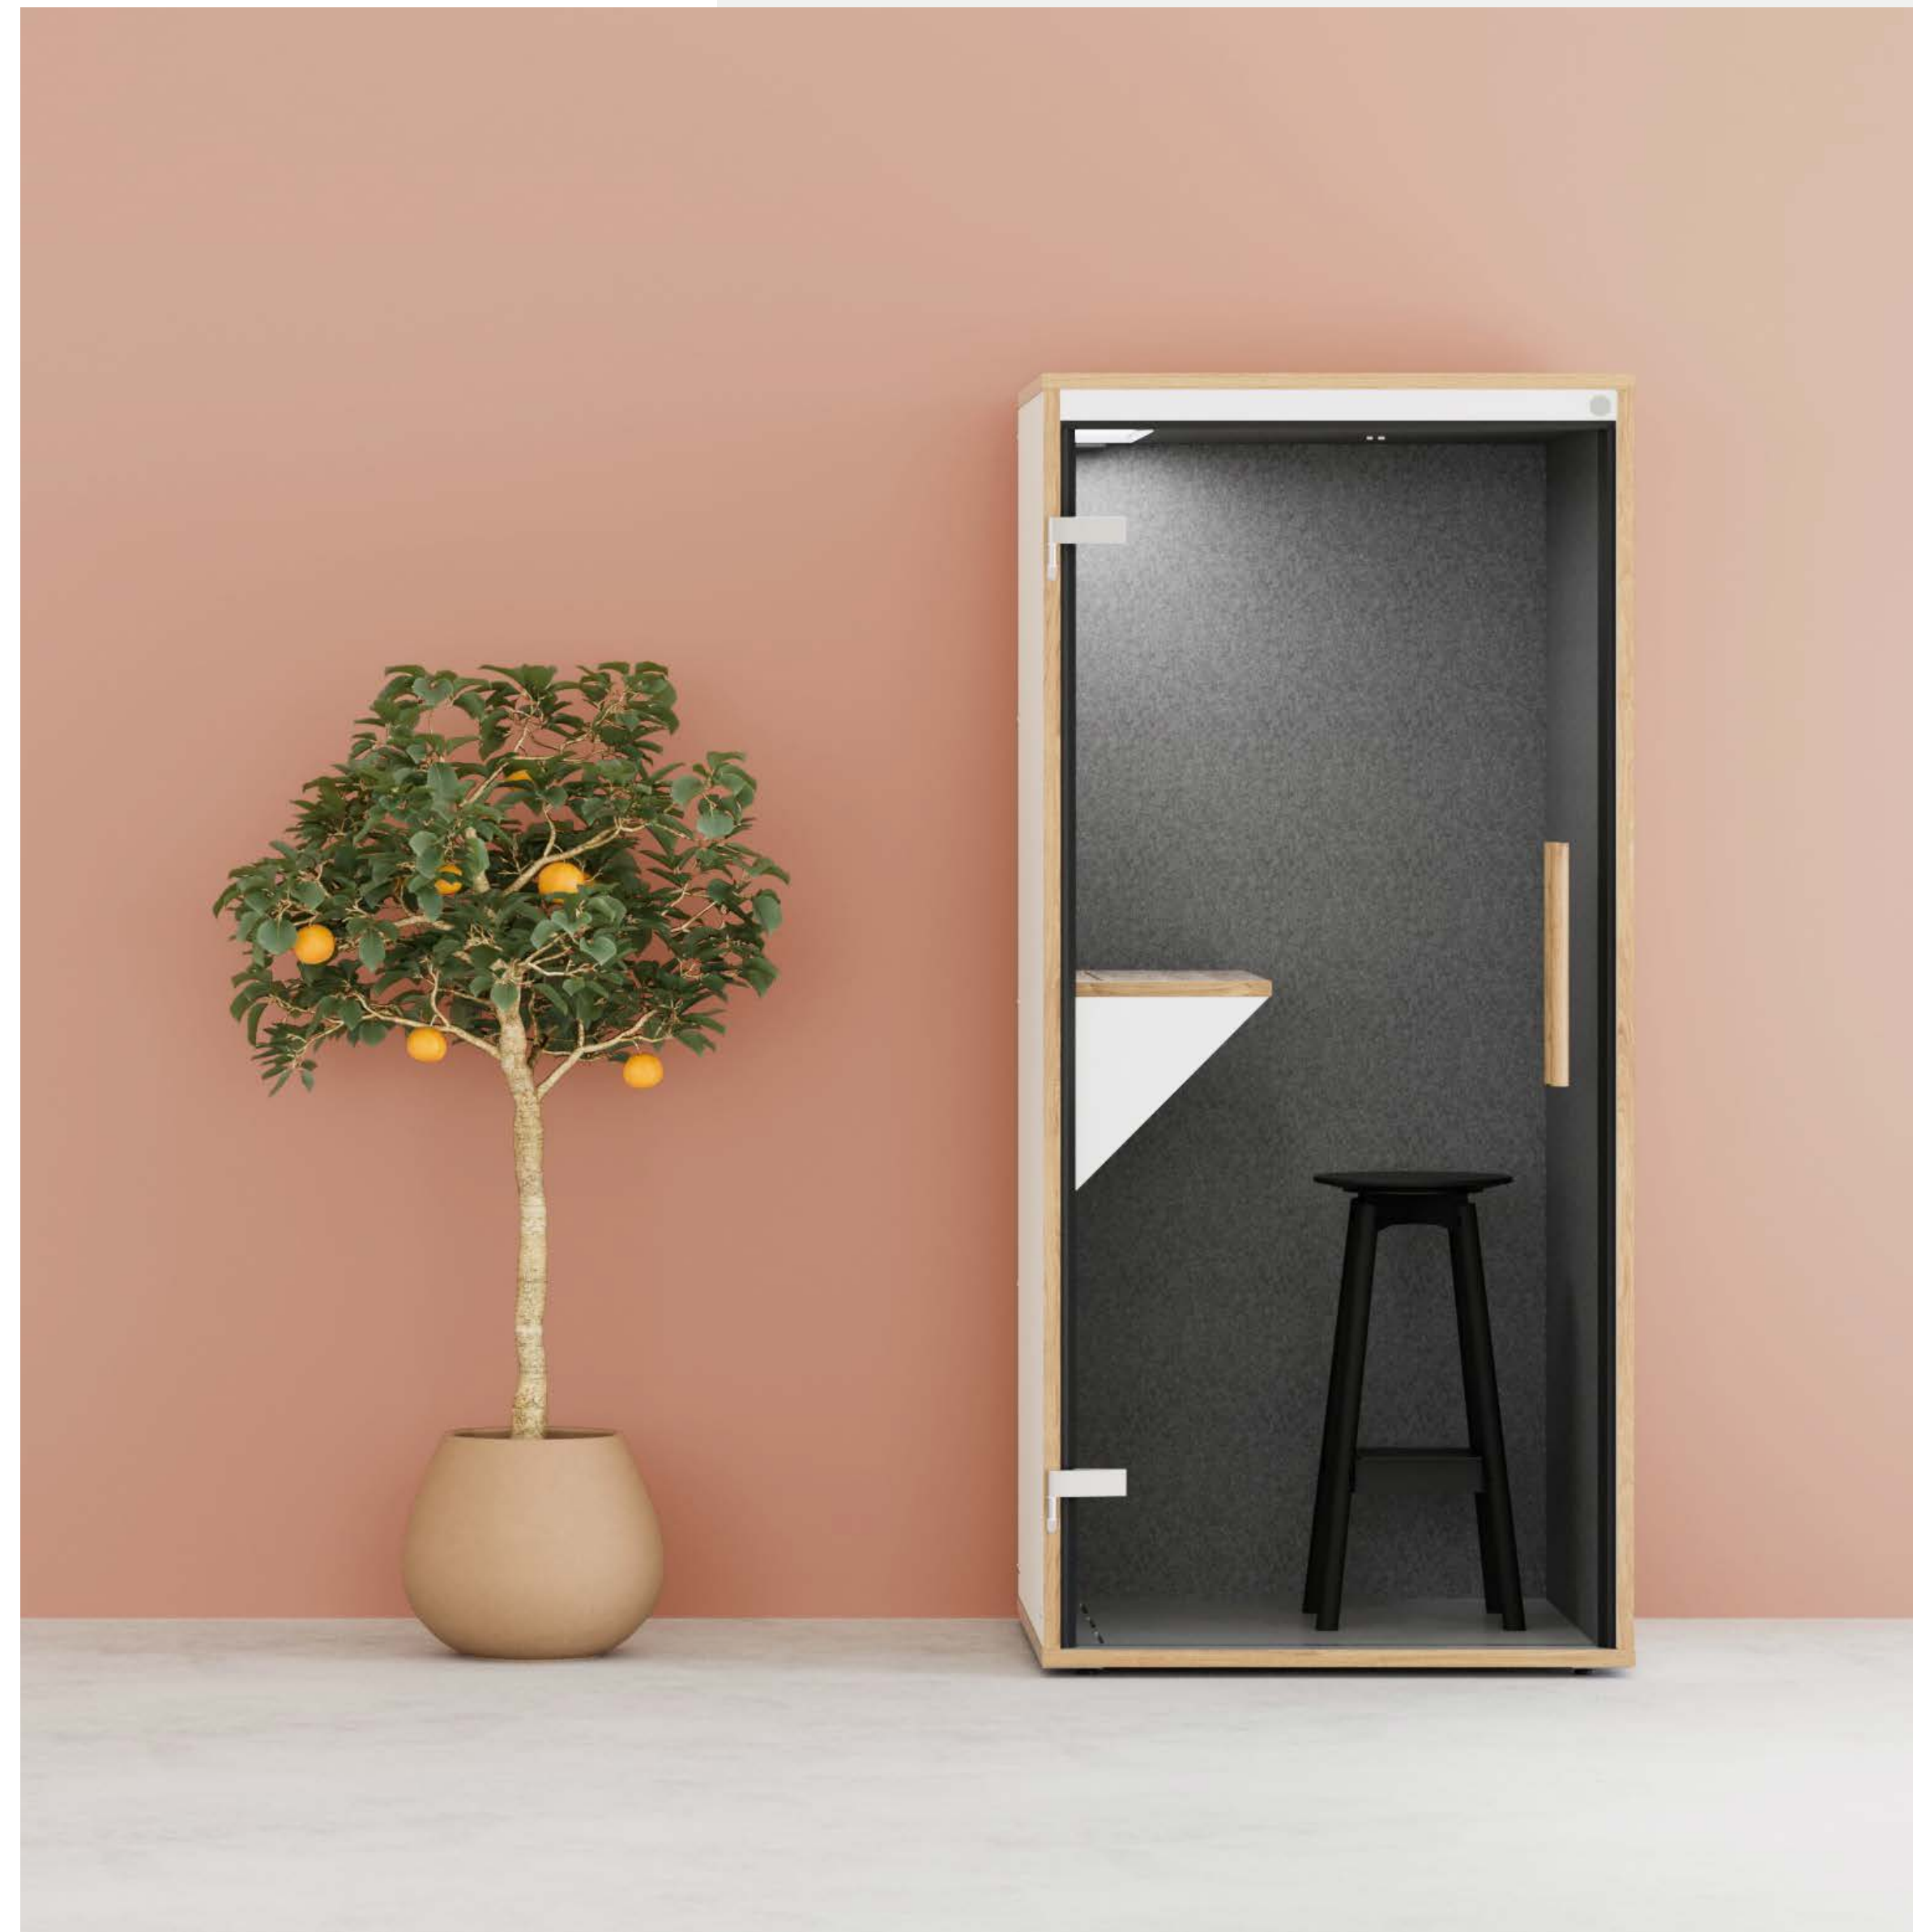

mute-labs **SOLO**

Your phone booth
for 1 person