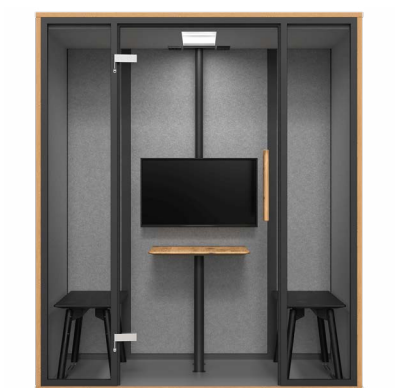

Closed rear wall

Assembly

Assembly is done by our craftsmen and costs 800€.

Self assembly is not possible.