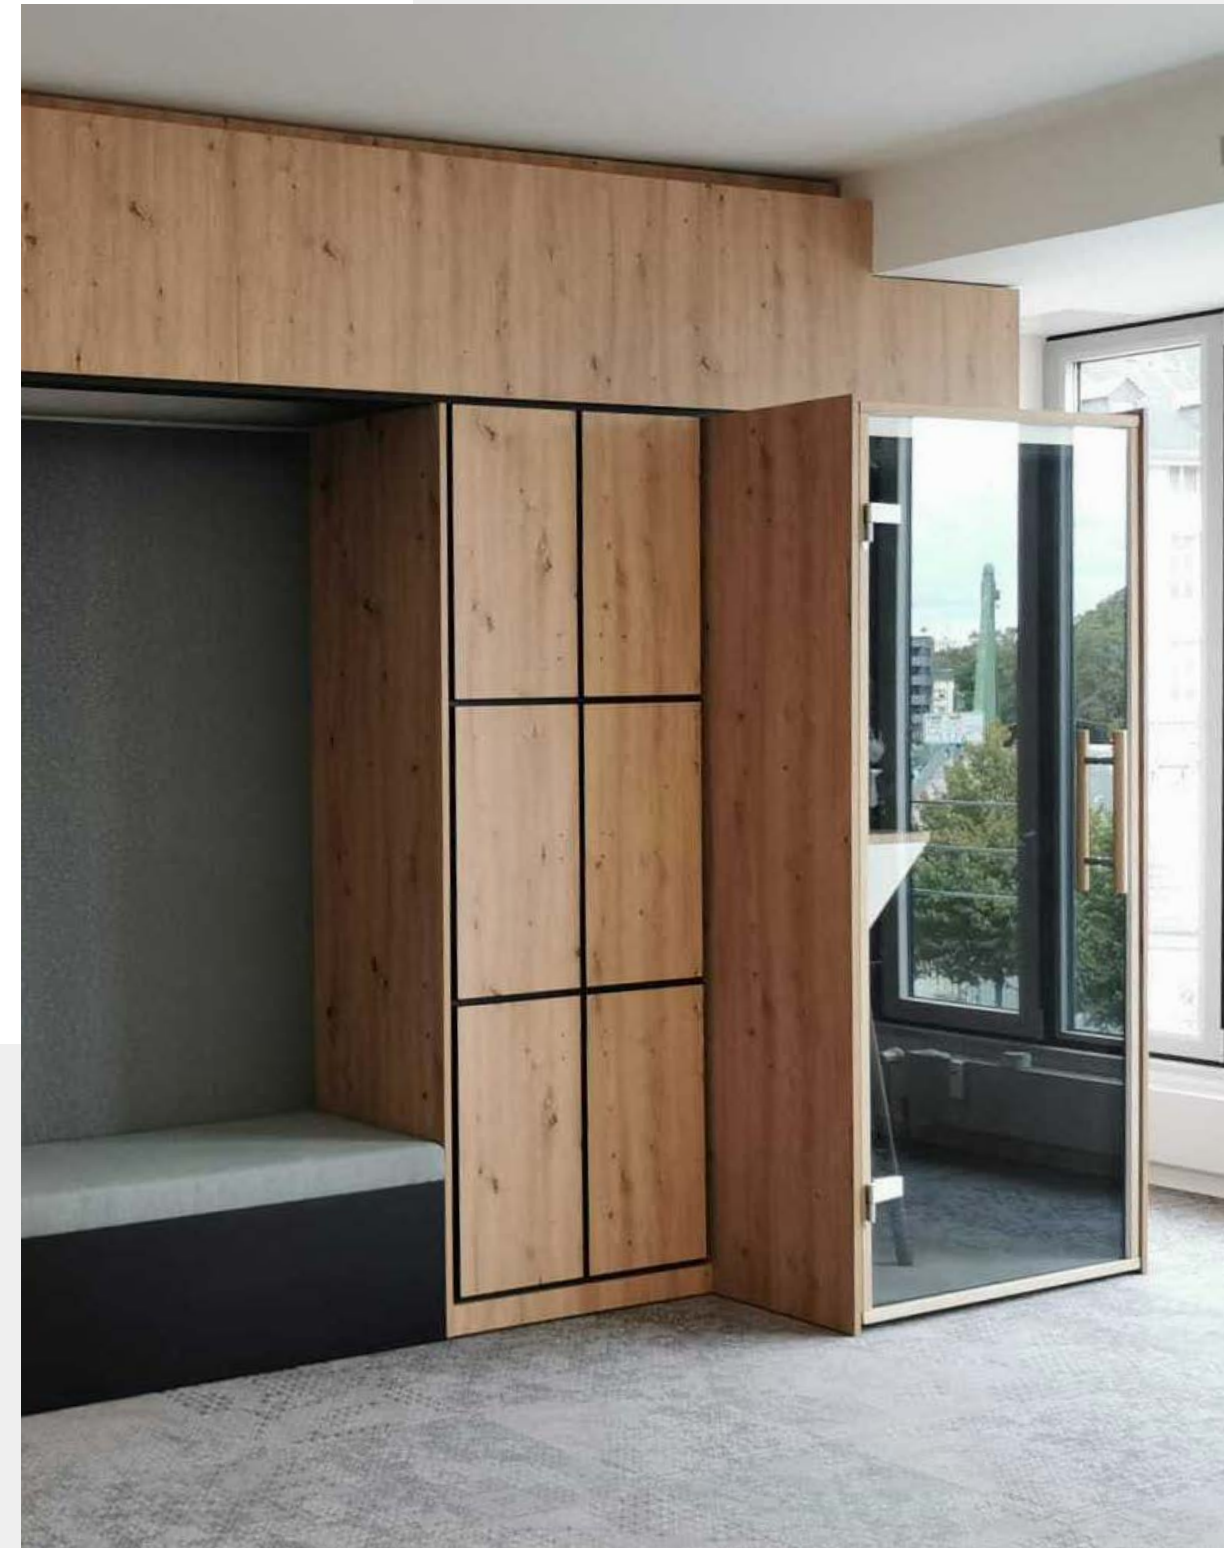

Always an eye-catcher

Our booths fit in every office - even in yours!