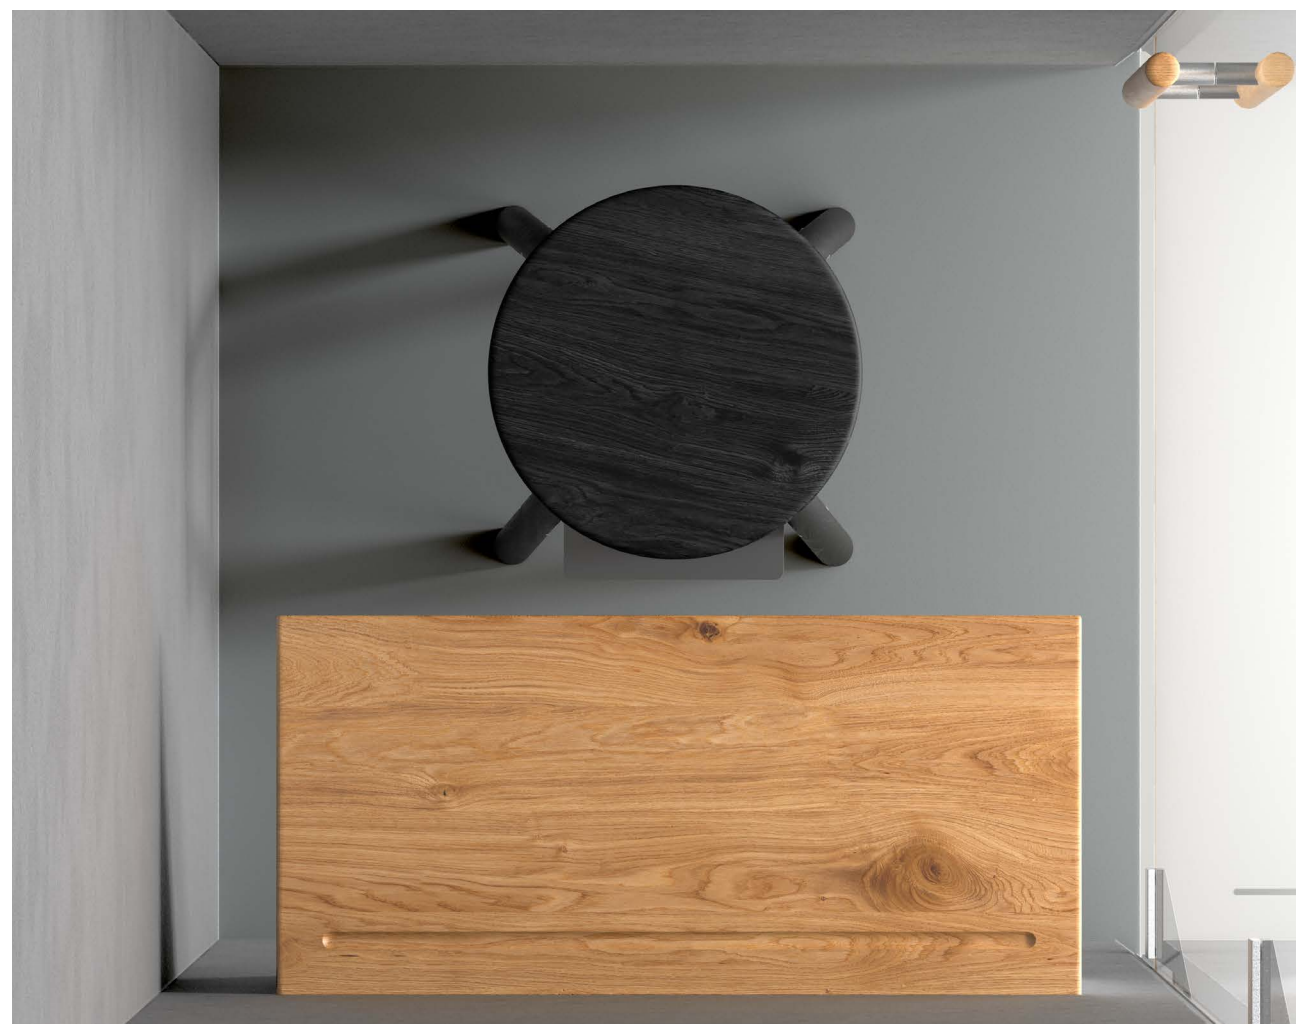

mute-labs **SOLO**

Your phone booth
for 1 person