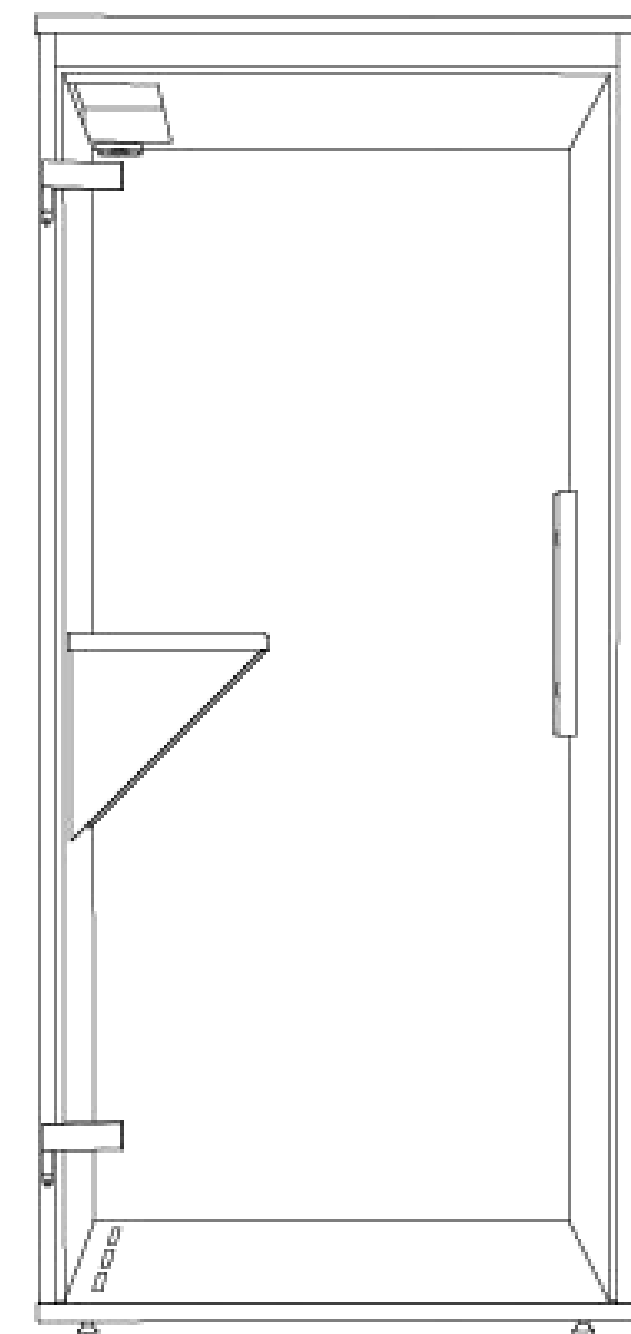

mute-labs SOLO

Specs

Made in Germany

Simple setup

Money back guarantee

Dimensions

	Exterior	Interior	Table
Height	217 cm	202 cm	110 cm
Width	100 cm	90 cm	70 cm
Depth	100 cm	93 cm	33 cm

Capacity:	1 person
Weight:	212 kg
Power outlet:	1 * 230V
USB ports:	2
Power cord:	3 m
Lighting:	LED light (3.800 K)
Ventilation:	100 m ³ /h

Power consumption

Stand-by	1 Watt
In use	13 Watt

Package dimensions

Box	Content	Dimensions	Weight
#1	Floor/roof	105*105*24 cm	59 kg
#2	Left side + door	220*105*15 cm	87 kg
#3	Right side + back wall	225*110*20 cm	85 kg

SOLO accessories

So everything fits perfectly

Stool SOLO

with footrest

Material

oak wood +
powder-coated steel

Dimensions

height x width x depth:
75 cm x 36 cm x 36 cm