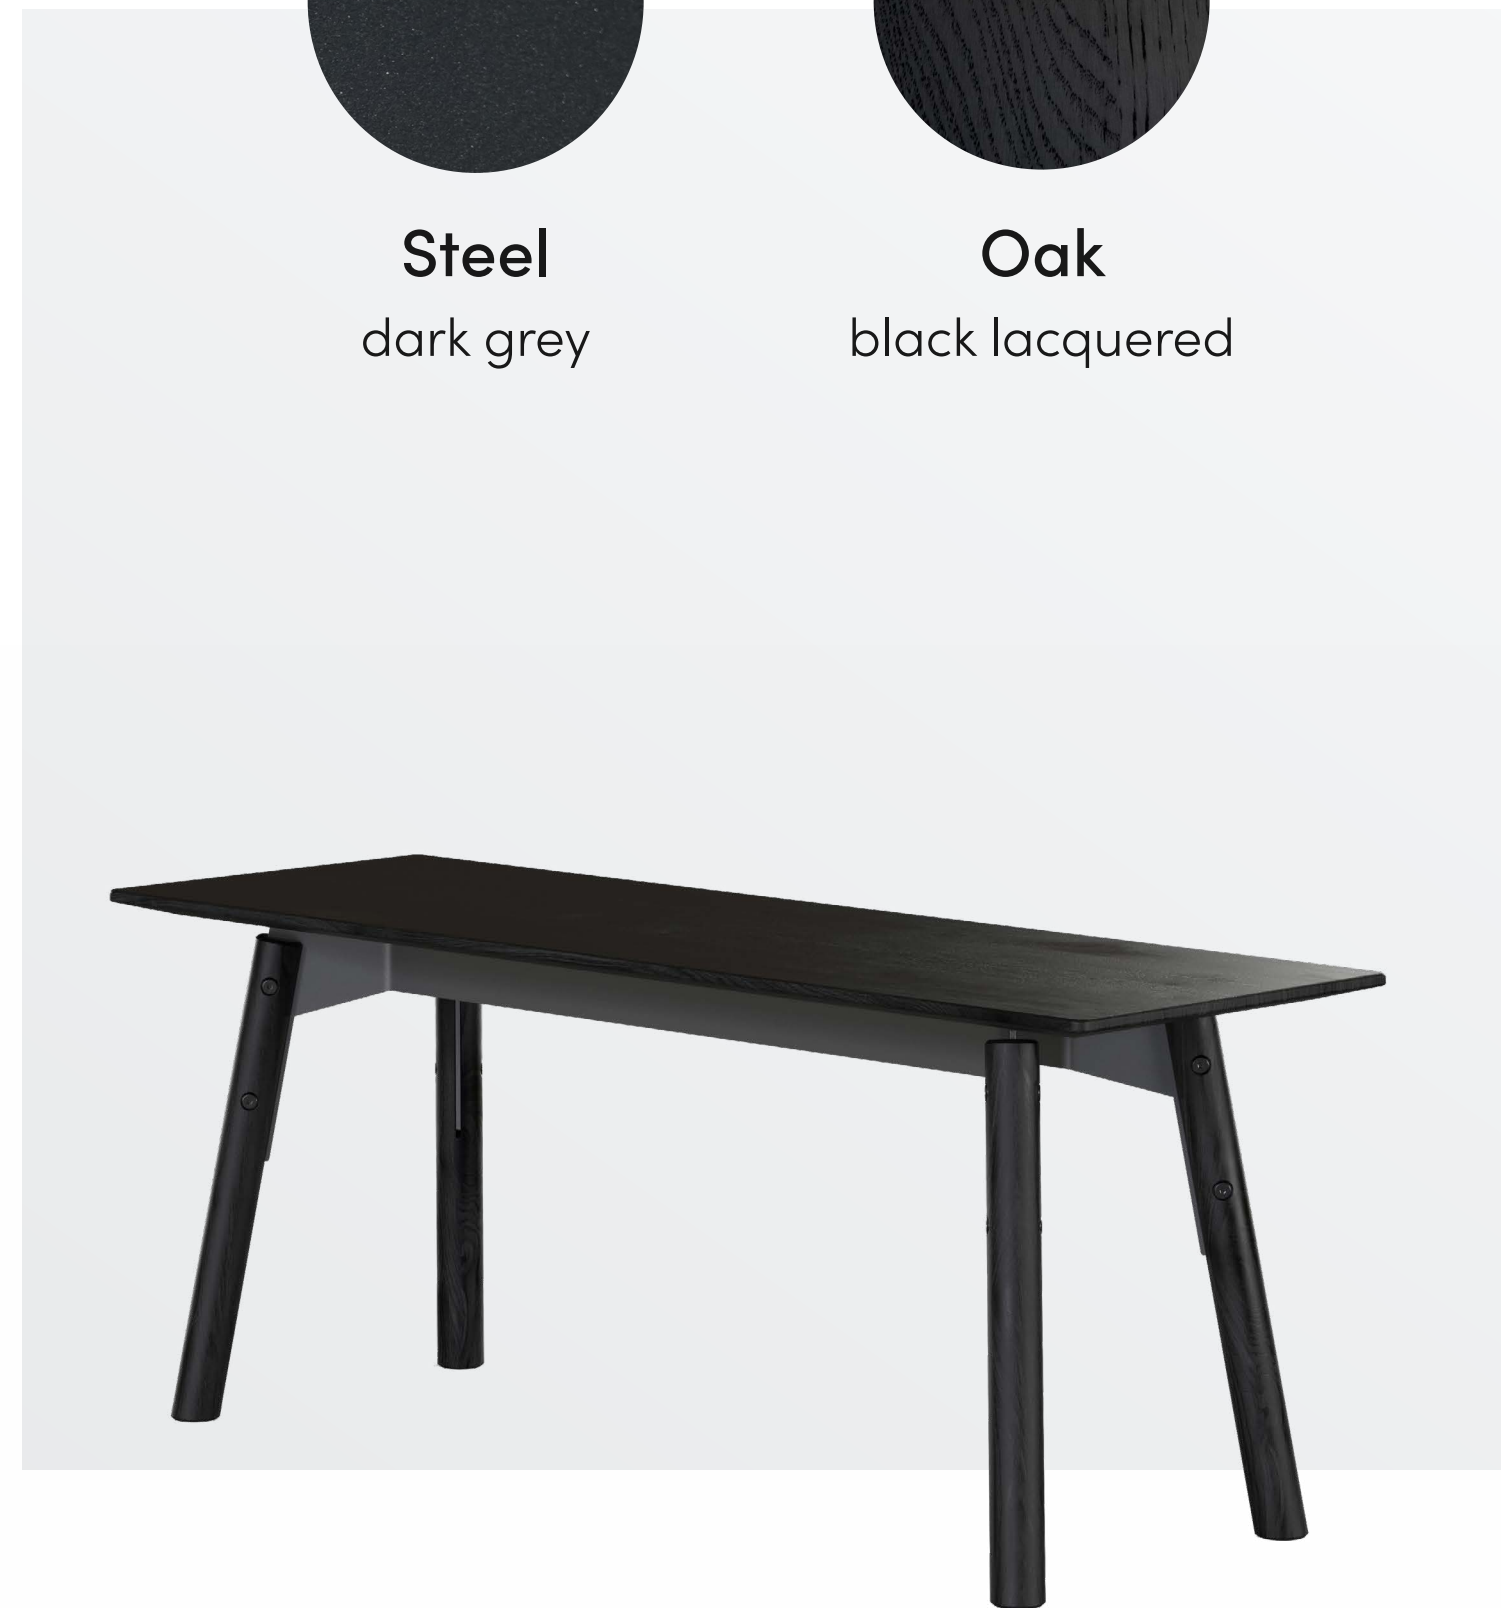

Price (excl. VAT,
incl. shipping):

€ 350

Steel
dark grey

Oak
black lacquered

Screen mount*

Compatibility

VESA Standard: MIS-D
75 mm or 100 mm

Material