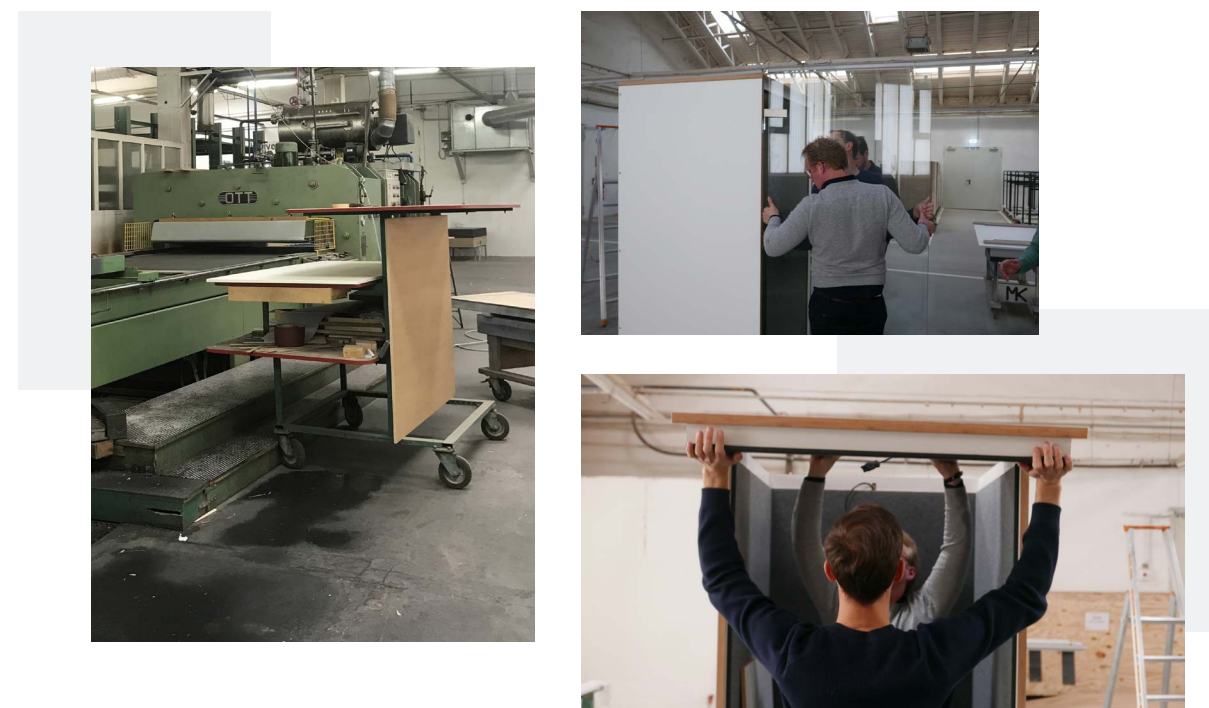

One Booth – One Tree

Since a large part of our phone booths is made of wood, we have created the campaign 'One Booth - One Tree': Together as a team, we put on our rubber boots and plant a tree for every booth sold.

[Watch video](#)